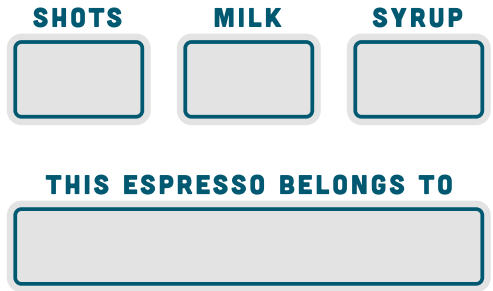

FONT(S) IN DESIGN*: **CUBANO**

NP-501